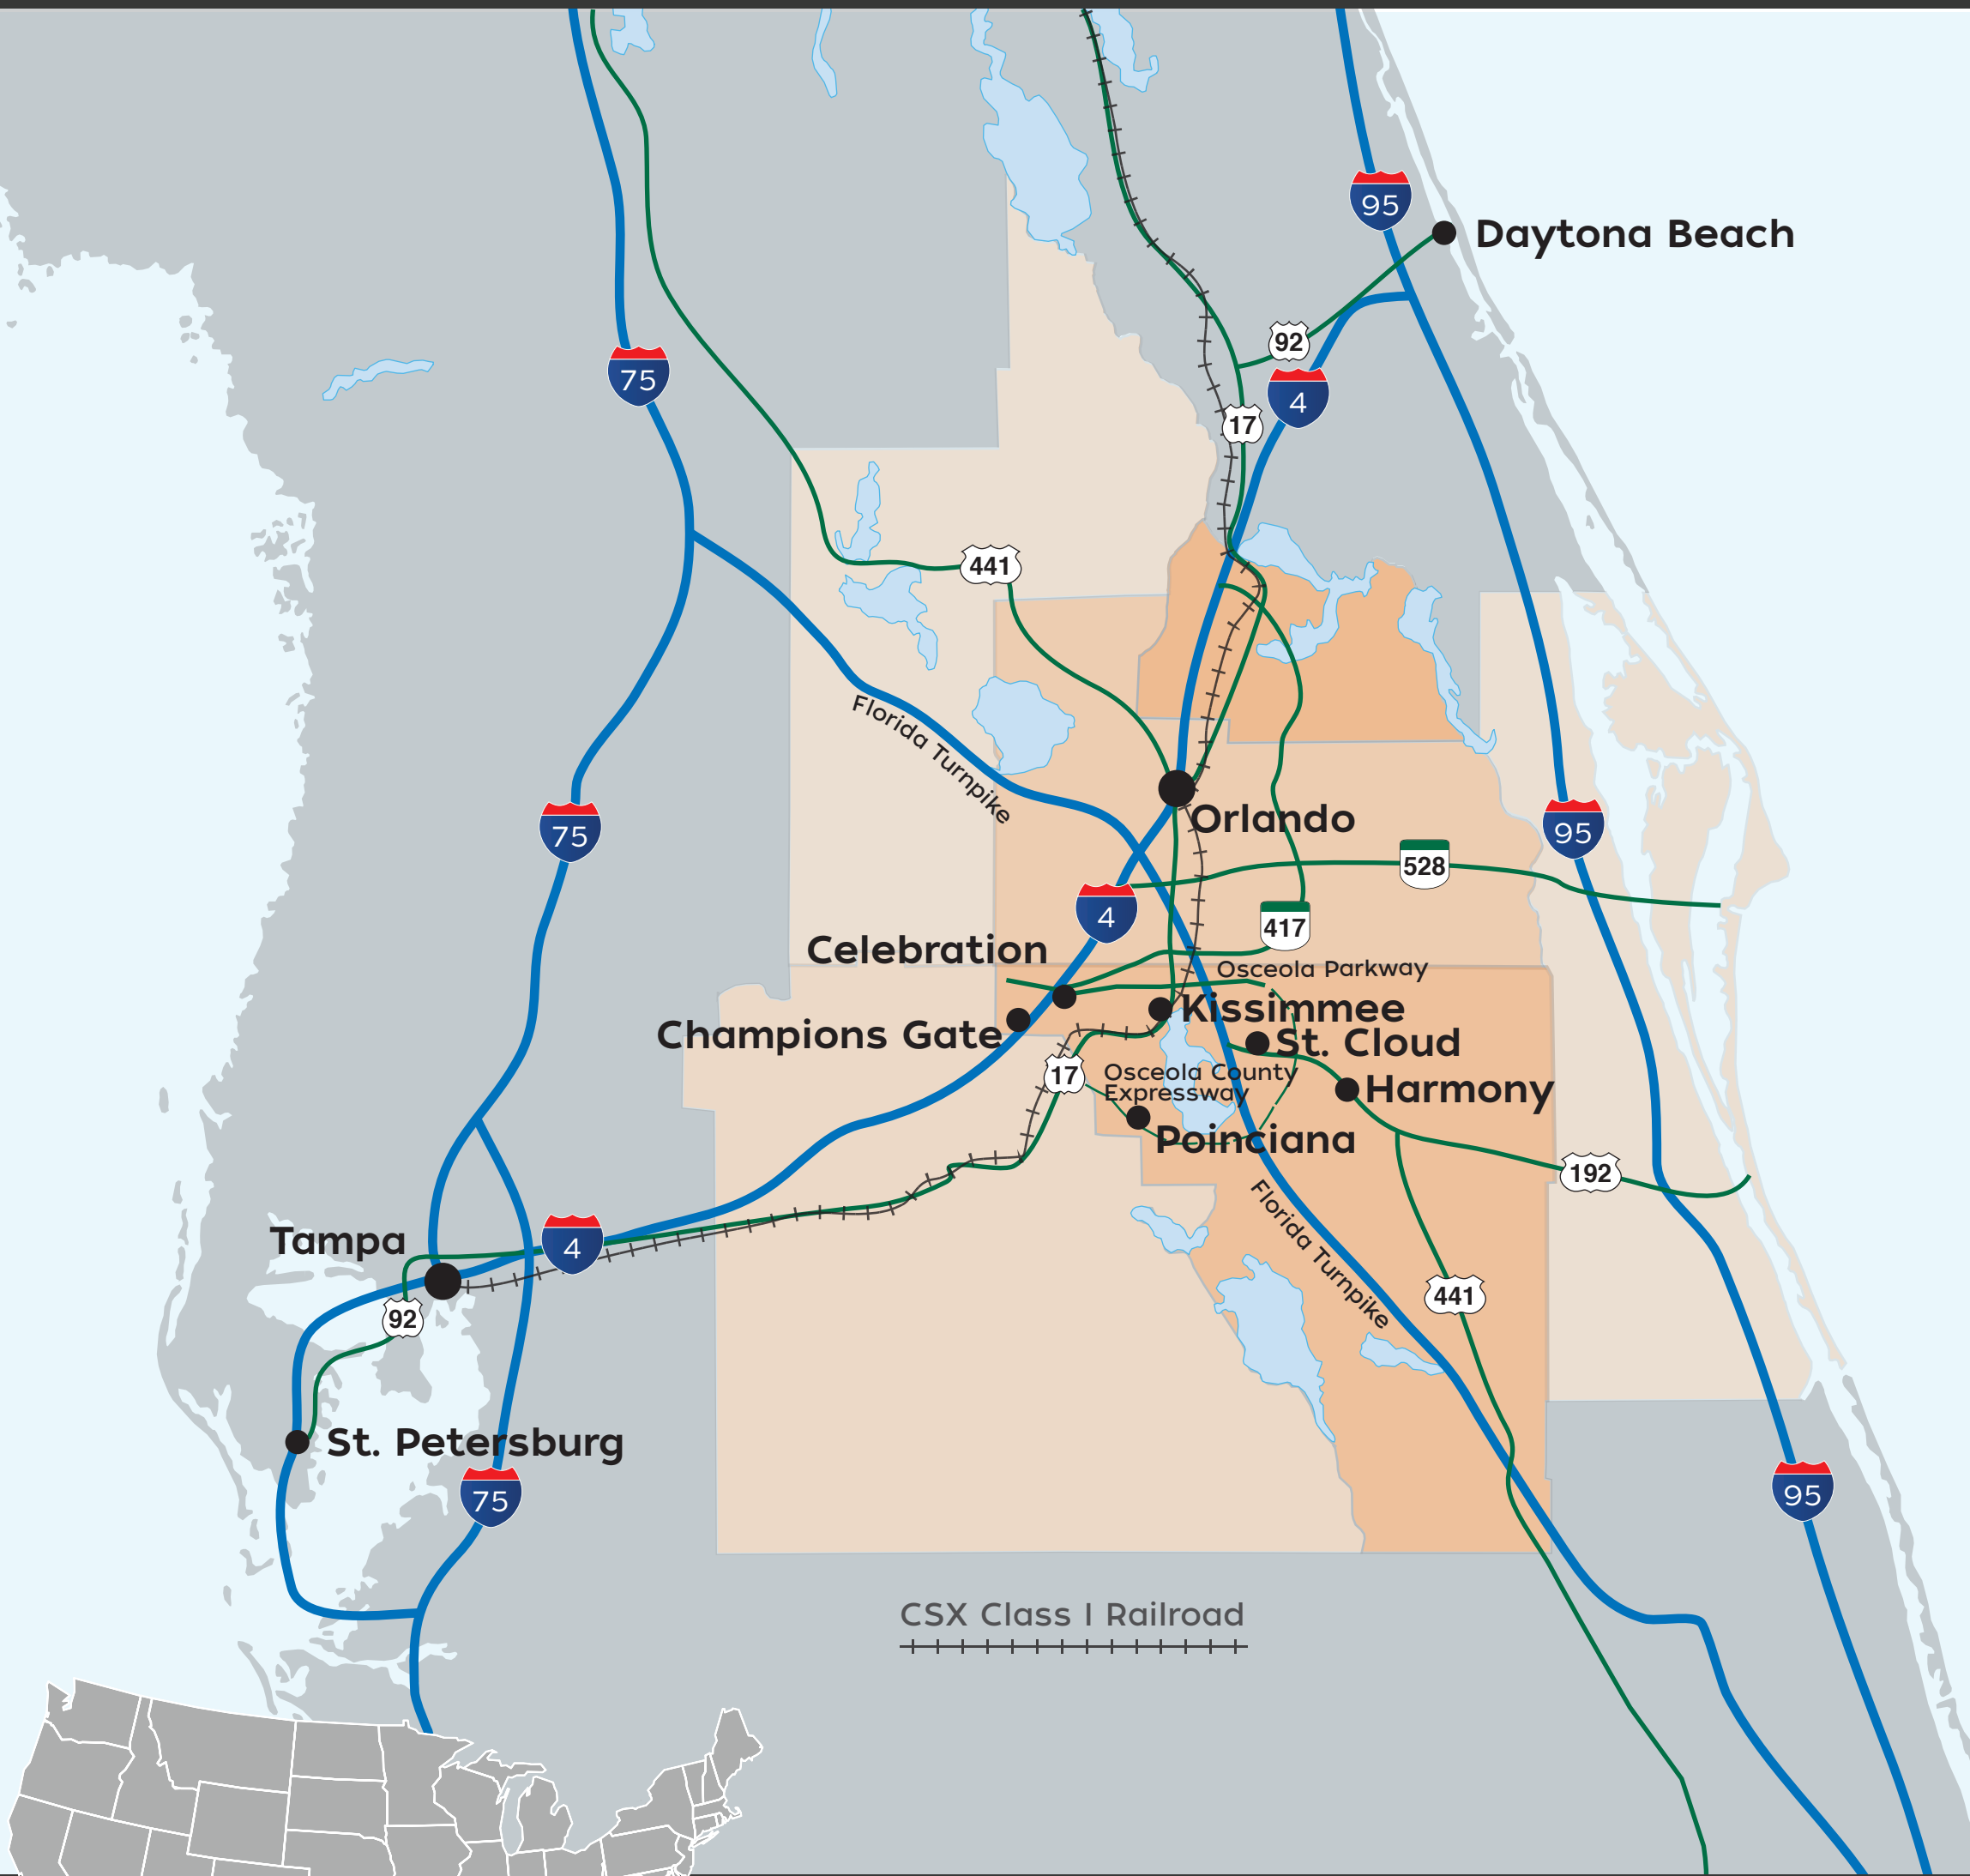

GREATER OSCEOLA

BELIEVE BIG. BUILD BOLD.

TRANSPORTATION

GREATER OSCEOLA PARTNERSHIP

3 Courthouse Square, 2nd Floor
Kissimmee, Florida 34741

Phone: 407-742-4251

Email: bmartin@greaterosceola.com

Web: www.greaterosceola.com